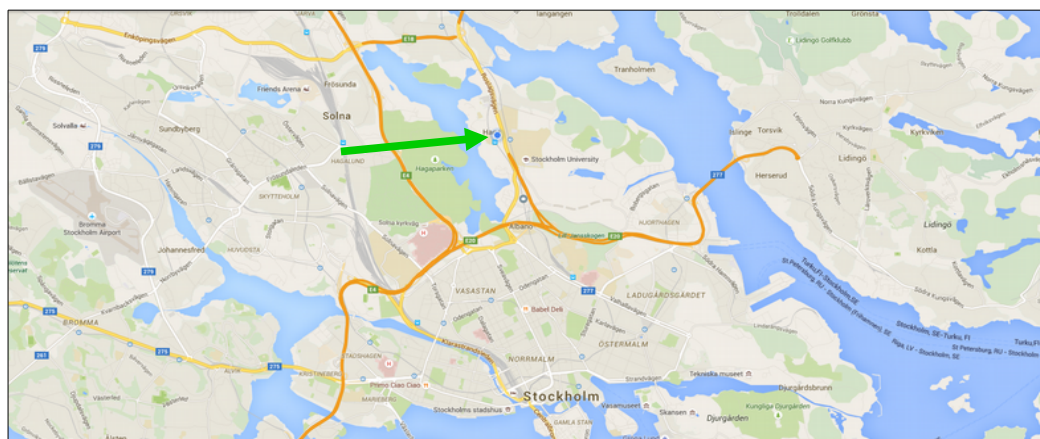

## Directions for public transportation

### City to Cellkraft

Take red subway line towards "Mörby Centrum" get off at "Universitetet".  
Walk as indicated below from the subway station.

Address: Lilla Frescativägen 4A, phone + 46 8 673 10 80

**Adress/Address**  
Cellkraft AB  
Lilla Frescativ. 4A  
SE-114 18 Stockholm  
SWEDEN